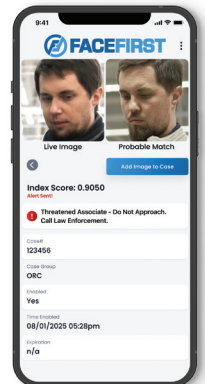

FACEFIRST

4

ENRICH

Investigators can **enrich** enrollments with a FaceFirst visitor search, showing when, where, and how often the individual has been in the retailer's stores. Detect associated vehicles and license plates, and prior incidents of theft or violence.

FACEFIRST

2

VERIFY

Gatekeeper Systems' Theft Intelligence Services initiate investigation, **verifying** pushout activity and flagging cases for retailer's further review and action.

Purchek®

3

ENROLL

Following policies and procedures, the retailer **enrolls** the individual to an encrypted database of known offenders with the action to be taken if the individual returns (e.g. provide customer service, do not approach).

FACEFIRST

GatekeeperSystems.com

Purchek®

Gatekeeper Systems' Purchek® solution successfully prevents trolley-based theft without the need of confrontation. Trolleys that have not met the criteria for exit are stopped at the door and event-triggered video captures the event enabling additional investigation. Combat ORC and opportunistic theft activity without disrupting the experience of your trusted and loyal shoppers.

FACEFIRST

FaceFirst is a highly accurate face matching solution designed for retailers. As the frequency and severity of in-store violence and theft escalate, FaceFirst's AI-enabled face matching software helps create safer places to work and shop. The FaceFirst software turns traditional CCTV security cameras into proactive tools to prevent violence and loss by alerting instantly when a known threat enters your stores.